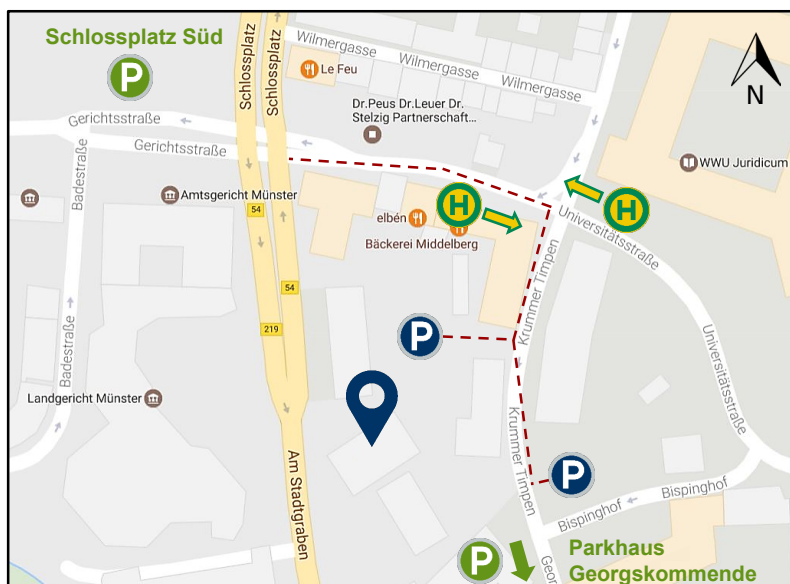

Continue along the Warendorfer Straße till B54, then head south

Directions via Münster Osnabrück Airport

The airport of Münster Osnabrück (FMO) is accessible within 30 minutes by car, please have a look at [google maps](#)

Directions by train and bus

Arriving at Münster Main Station (**Münster Westf. Hbf**), take bus line no. 1, 9, 11, 12, 13 or 22

Get out at bus stop **Krummer Timpen**

Have a look at the [interactive bus schedule](#) for detailed information

A taxi ride from Münster Main Station (**Münster Westf. Hbf**) to the MCM takes about 10 minutes

The site

Location MCM

P Private parking lots
parking permits are available at the MCM

P Public parking lots – chargeable

H Bus stop **Krummer Timpen**
lines no. 1, 9, 11, 12, 13 and 22

--- Approaching by car

! The MCM is not directly accessible by car using the road **Am Stadtgraben**.

Please take **Universitätsstraße** and turn onto **Krummer Timpen**. The access to the MCM parking lot is on the right hand side.